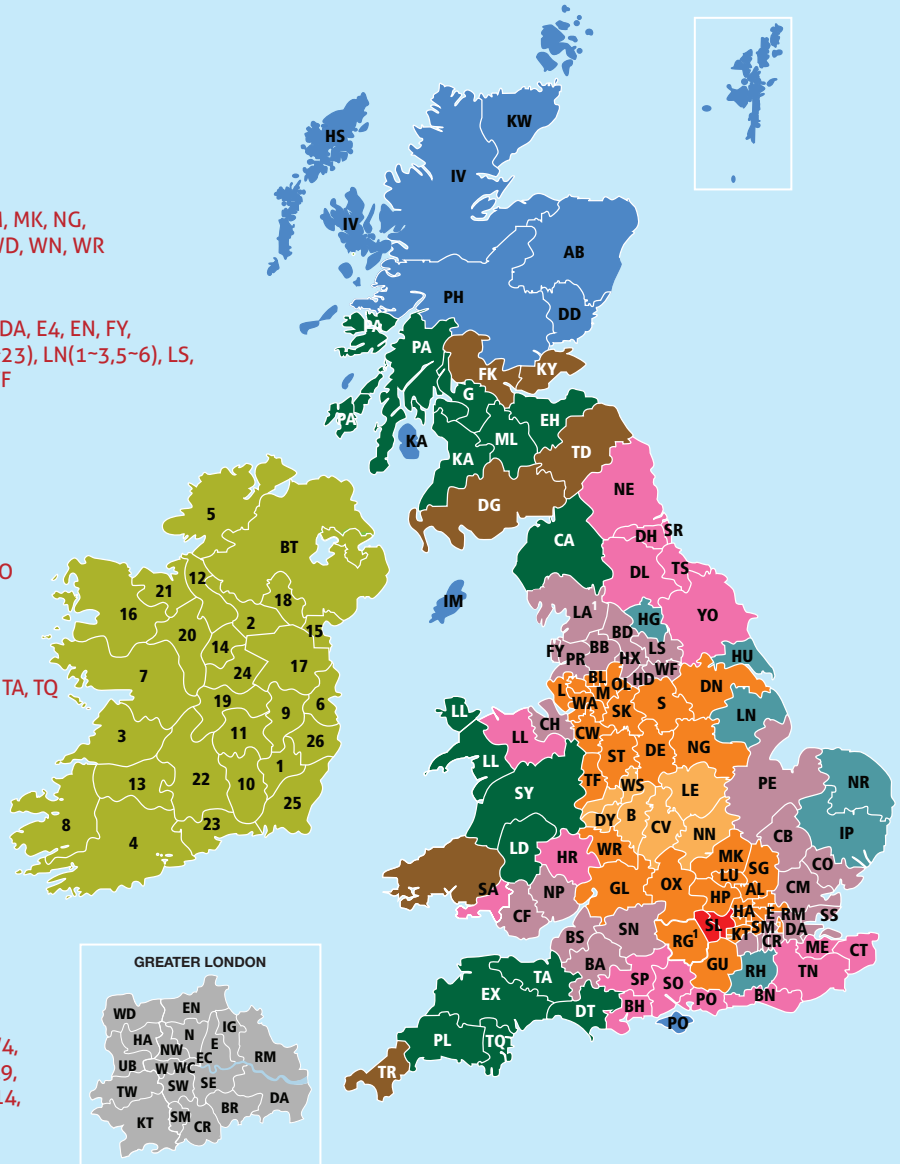

TPN Service Postcode Map

- Local** - Next day • Economy
SL, RG (1-6, 12, 30-31, 40-42, 45)
- Zone 1** - Next day • Economy
B, CV, DY, LE, NN, WS, WV
- Zone 2** - Next day • Economy
AL, BL, CW, DE, DN, GL, GU, HA, HP, L, LU, M, MK, NG, OL, OX, RG, S, SG, SK, ST, TF, TW, UB, WA, WD, WN, WR
- Zone 3** - Next day • Economy
BA, BB, BD, BR, BS, CB, CF, CH, CM, CO, CR, DA, E4, EN, FY, HD, HX, IG, KT, LA(1-8,10,11,13,16,17,21-23), LN(1-3,5-6), LS, NP, PE(1-21,26-38), PR, RM, SM, SN, SS, WF
- Zone 4** - Next day • Economy
HG, HU, IP, NR, RH, LN(4,7-13), PE(22-25)
- Zone 5** - Next day • Economy
BH, BN, CT, DH, DL, HR, LL(11-34), ME, NE, PO(1-29), SA(1-13), SO, SP, SR, TN, TS, YO
- Zone 6** - Economy
CA, DT, EH, EX, G, KA(1-26), LA(9,12,14,15, 18-20), LD, LL(35-78), ML, PA(1-19), PL, SY, TA, TQ
- Zone 7** - Economy
FK, KY, DG, TD, SA(14-73,99), TR(1-20)
- Zone 8** - Next day • Economy
AB*, DD, IV(1-39,63)*, KW(1-14)*, PH(1-26,30-41,49-50)*, PO(30-41)*
- Zone 9** - Economy
BT* (Northern Ireland), Southern Ireland*
- Zone 10** - Outer London
E4, N3, N6, N9, N11-14, N20, N21, N81, NW4, NW7, NW9, NW11, NW26, SE1, SE2, SE6, SE9, SE11, SE12, SE17-20, SE25-99, SW12, SW14, SW16, SW17, SW19-99, W5, W7, W13
- Zone 11** - Inner London
E(exc E4), N1, N2, N4, N5, N7, N8, N10, N15-19, N22, NW1-3, NW5, NW6, NW8, NW10, SE3, SE3-5, SE7, SE8, SE10, SE13-16, SE21-24, SW2-11, SW13, SW15, SW18, W2-4, W6, W8-12, W14
- Zone 12** - Central London
EC, SE1, SE11, SW1, W1, WC

¹ For RG, LA and London postcodes, please refer to the detailed Zone list

* Next Day service is not available to these postcodes:
AB31-38, 41-45, 51-56, BT18-35, 40, 42-49, 51-58, 60-71, 74-82, 92-94, GY, IV, JE, KA27-28, KW, PA20-38, 41-49, 60-78, PH17-26, 30-41, 49-50, PO30-41, TR21-25, IM1-9, Eire