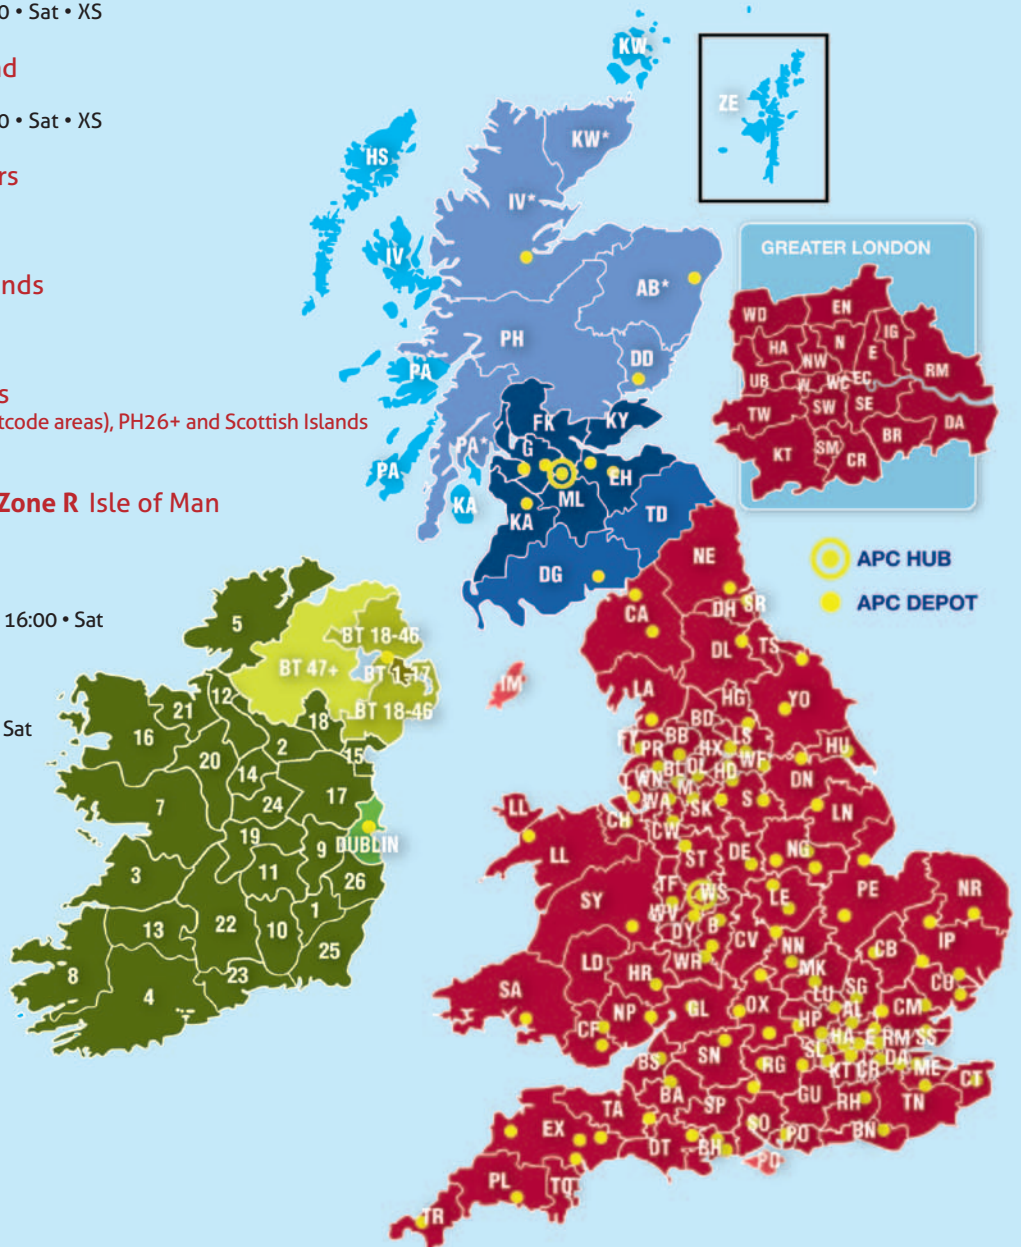

APC Area Service Availability

Zone A Mainland UK
09:00 • 10:00 • 12:00 • 16:00 • Sat • XS

Zone S Central Scotland
EH, FK, G, KA, KY, ML
09:00 • 10:00 • 12:00 • 16:00 • Sat • XS

Zone U Scottish Borders
DG, TD
16:00 • Sat • XS

Zone T Scottish Highlands
AB, DD, IV, KW, PA, PH
12:00 • 16:00 • Sat • XS

Zone V Scottish Islands
*IV, KW, AB, PA40 (certain postcode areas), PH26+ and Scottish Islands
2-5 Day Service

Zone Q Isle of Wight **Zone R Isle of Man**
12:00 • 16:00 • Sat

Zone N BT 1-17
By Air: 09:00 • 10:00 • 12:00 • 16:00 • Sat
By Road: 2 Days

Zone O BT 18-46
By Air: 10:00 • 12:00 • 16:00 • Sat
By Road: 3 Days

Zone P BT47+
By Air: 12:00 • 16:00 • Sat
By Road: 3 Days

Dublin
By Air: 12:00 • 16:00 • Sat
By Road: 3 Days

EIRE
By Air: 2 Days
By Road: 3 Days

Relax, it's being *delivered*

0800 520 620 | delivered.net